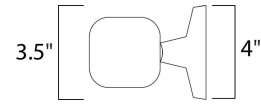

Lighting Your Life Since 1970

Product Specifications - 86135AL

Job Name:	Job Type:
Quantity:	Comments:

86135AL
Lightray LED Wall Sconce

Finish

Brushed Aluminum

Glass/Shade

Product Category

Measurements

Width	4.75"
Height	10.25"
Length	N/A
Extension	6"
Back Plate Width	4.75"
Back Plate Height	4.75"
HCO	5.25"
Min Overall Height	0.00"
Max Overall Height	N/A
Hanging Weight	3.53 lbs
Height Adjustable	No
Slope	N/A
Chain Length	N/A
Wire Length	N/A
Canopy Width	N/A
Canopy Height	N/A
Canopy Length	N/A

Shipping

Carton Weight	4.20 lbs
Carton Width	8"
Carton Height	7"
Carton Length	13"
Carton Cubic Feet	0.45
Master Pack	6
Master Pack Weight	27.65 lbs
Master Pack Width	13.39"
Master Pack Height	16.54"
Master Pack Length	25.98"
Master Cubic Feet	3.33
UPS Shippable	Yes