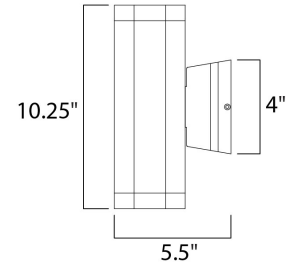

Lighting Your Life Since 1970

Product Specifications - 86135AL

Job Name:	Job Type:
Quantity:	Comments:

86135AL
Lightray LED Wall Sconce

Finish

Brushed Aluminum

Glass/Shade

Product Category

Outdoor Wall Mount

Lamping

Number of Bulbs	2
Light Type	LED
Bulb Type	PCB
Max Bulb Wattage	6
Max Fixture Wattage	12
Rated Life	
Rated Lumens	±840
Color Temp	±3,000 K
Bulb(s)	Included
Light Up/Down	Both
Beam Spread	N/A
CRI	80+
Photo Cell Included	N/A
Ballast/Driver/Transformer	No
Dimmable	No

Measurements

Width	4.75"
Height	10.25"
Length	N/A
Extension	6"
Back Plate Width	4.75"
Back Plate Height	4.75"
HCO	5.25"
Min Overall Height	0.00"
Max Overall Height	N/A
Hanging Weight	3.53 lbs
Height Adjustable	No
Slope	N/A
Chain Length	N/A
Wire Length	N/A
Canopy Width	N/A
Canopy Height	N/A
Canopy Length	N/A

Shipping

Carton Weight	4.20 lbs
Carton Width	8"
Carton Height	7"
Carton Length	13"
Carton Cubic Feet	0.45
Master Pack	6
Master Pack Weight	27.65 lbs
Master Pack Width	13.39"
Master Pack Height	16.54"
Master Pack Length	25.98"
Master Cubic Feet	3.33
UPS Shippable	Yes