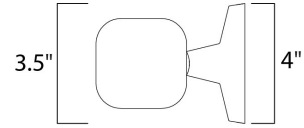

Finish
Architectural Bronze

Glass/Shade

Product Category
Outdoor Wall Mount

Lamping

Number of Bulbs	1
Light Type	LED
Bulb Type	PCB
Max Bulb Wattage	6
Max Fixture Wattage	6
Rated Life	
Rated Lumens	±420
Color Temp	±3,000 K
Bulb(s)	Included
Light Up/Down	N/A
Beam Spread	N/A
CRI	80+
Photo Cell Included	N/A
Ballast/Driver/Transformer	No
Dimmable	No

Measurements

Width	4.75"
Height	6.75"
Length	N/A
Extension	6"
Back Plate Width	4.75"
Back Plate Height	4.75"
HCO	2.75"
Min Overall Height	0.00"
Max Overall Height	N/A
Hanging Weight	3.30 lbs
Height Adjustable	No
Slope	N/A
Chain Length	N/A
Wire Length	N/A
Canopy Width	N/A
Canopy Height	N/A
Canopy Length	N/A

Shipping

Carton Weight	3.87 lbs
Carton Width	8"
Carton Height	7"
Carton Length	9"
Carton Cubic Feet	0.31
Master Pack	8
Master Pack Weight	33.16 lbs
Master Pack Width	17.32"
Master Pack Height	16.54"
Master Pack Length	18.11"
Master Cubic Feet	3.00
UPS Shippable	Yes

Certification

Safety Rating	Wet
Energy Star	No
CA Title 24	No
CA Title 20	No
ADA	No
Dark Sky	N/A

Other

UPC Code	783209126404
Shades Included	N/A
Crystals Included	N/A
Diffuser Included	N/A
Conversion Kit	N/A
Material	Aluminum+Acrylic

Equivalents

Incandescent Watts	N/A
Fluorescent Watts	N/A

Maxim Lighting International and all designs, logos and images © 2016 Maxim Lighting International. All Rights Reserved. Maxim Lighting International reserves the right, at any time, to make changes in the design and/or construction of the product including the discontinuation of product without prior notice. Color may vary from what is pictured above due to limitations inherent to photographic processes.

Always consult a qualified, licensed electrician before installation of any product weighing 35 pounds or more. We recommend that a qualified, licensed electrician do the installation. Always install to a mechanically sound structure.