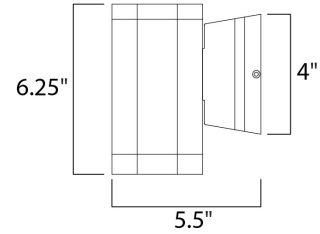

Lighting Your Life Since 1970

Product Specifications - 86134ABZ

Job Name:	Job Type:
Quantity:	Comments:

86134ABZ
Lightray LED Wall Sconce

Finish
Architectural Bronze

Glass/Shade

Product Category
Outdoor Wall Mount

Measurements

Width	4.75"
Height	6.75"
Length	N/A
Extension	6"
Back Plate Width	4.75"
Back Plate Height	4.75"
HCO	2.75"
Min Overall Height	0.00"
Max Overall Height	N/A
Hanging Weight	3.30 lbs
Height Adjustable	No
Slope	N/A
Chain Length	N/A
Wire Length	N/A
Canopy Width	N/A
Canopy Height	N/A
Canopy Length	N/A

Shipping

Carton Weight	3.87 lbs
Carton Width	8"
Carton Height	7"
Carton Length	9"
Carton Cubic Feet	0.31
Master Pack	8
Master Pack Weight	33.16 lbs
Master Pack Width	17.32"
Master Pack Height	16.54"
Master Pack Length	18.11"
Master Cubic Feet	3.00
UPS Shippable	Yes