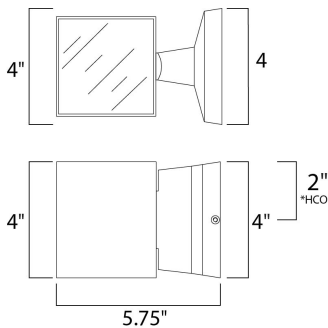

PRODUCT DESCRIPTION

Indirect exterior lighting not only provides illumination where you want but it also highlights the building structure for a beautiful architectural effect. Our collection of up and down lighting fixtures are available in both Architectural Bronze and Brushed Aluminum.

MEASUREMENTS

DIMENSION : 4" W x 4" H x 5.75" Ext
BACK PLATE : 4" W x 4" H x 2" HCO
HANGING WEIGHT : 2.2 lb

LAMPING

INPUT VOLTAGE : 120V
LUMENS : 630 Rated (279 Del.)
BULB : 2 x 4.5W LED PCB Integrated , 9W Total
BULB INCLUDED : (Integrated)
DIMMABLE : Triac CL
CRI : 80+ CRI
COLOR_TEMP : 3000K
LIGHTING_DIRECTION : Down

FINISHES OPTION

- Architectural Bronze
- Brushed Aluminum

MATERIAL

Aluminum

RATINGS

cETLus
Wet Location
For Outdoor

ADDITIONAL

INSTALL UP/DOWN: Down
OPERATING TEMPERATURE:
-20°C (-4°F), 40°C (104°F)

PHOTOMETRIC: Report Found Online

Always consult a qualified electrician before installing any lighting product.