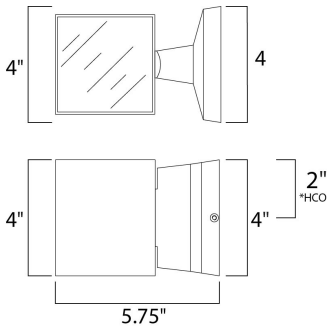

PRODUCT DESCRIPTION

Indirect exterior lighting not only provides illumination where you want but it also highlights the building structure for a beautiful architectural effect. Our collection of up and down lighting fixtures are available in both Architectural Bronze and Brushed Aluminum.

MEASUREMENTS

DIMENSION : 4" W x 4" H x 5.75" Ext
BACK PLATE : 4" W x 4" H x 2" HCO
HANGING WEIGHT : 2.2 lb

LAMPING

INPUT VOLTAGE : 120V
LUMENS : 630 Rated (279 Del.)
BULB : 2 x 4.5W LED PCB Integrated , 9W Total
BULB INCLUDED : (Integrated)
DIMMABLE : Triac CL
CRI : 80+ CRI
COLOR_TEMP : 3000K
LIGHTING_DIRECTION : Down

FINISHES OPTION

- Architectural Bronze
- Brushed Aluminum

MATERIAL

Aluminum

RATINGS

cETLus
Wet Location
For Outdoor

ADDITIONAL

INSTALL UP/DOWN: Down
OPERATING TEMPERATURE:
-20°C (-4°F), 40°C (104°F)

PHOTOMETRIC: Report Found Online

Always consult a qualified electrician before installing any lighting product.