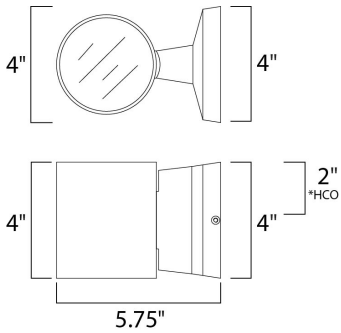

*height from center of outlet to the top of the fixture

MEASUREMENTS

DIMENSION : 4" W x 4" H x 5.75" Ext
 BACK PLATE : 4" W x 4" H x 2" HCO
 HANGING WEIGHT : 2.2 lb

LAMPING

INPUT VOLTAGE : 120V
 LUMENS : 630 Rated (296 Del.)
 BULB : 2 x 4.5W LED PCB Integrated , 9W Total
 BULB INCLUDED : (Integrated)
 DIMMABLE : Triac CL
 CRI : 80+ CRI
 COLOR_TEMP : 3000K
 LIGHTING_DIRECTION : Up/Down