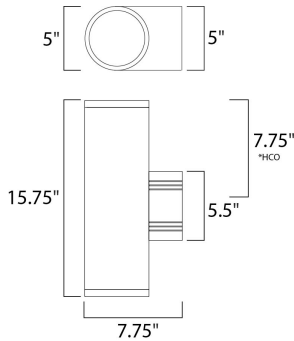

PRODUCT DESCRIPTION

Indirect exterior lighting not only provides illumination where you want but it also highlights the building structure for a beautiful architectural effect. Our collection of up and down lighting fixtures are available in both Architectural Bronze and Brushed Aluminum.

MEASUREMENTS

DIMENSION : 5" W x 15.75" H x 7.75" Ext
BACK PLATE : 5" W x 5.5" H x 7.75" HCO
HANGING WEIGHT : 8.25 lb

LAMPING

INPUT VOLTAGE : 120V
LUMENS : 1,050 Rated (458 Del.)
BULB : 2 x 15W LED PCB Integrated , 30W Total
BULB INCLUDED : (Integrated)
DIMMABLE : Triac CL
CRI : 80+ CRI
COLOR_TEMP : 3000K
LIGHTING_DIRECTION : Up/Down

FINISHES OPTION

- Architectural Bronze
- Brushed Aluminum

MATERIAL

Aluminum

RATINGS

cETLus
Wet Location
For Outdoor

ADDITIONAL

INSTALL UP/DOWN: All
OPERATING TEMPERATURE:
-20°C (-4°F), 40°C (104°F)

PHOTOMETRIC: Report Found Online

Always consult a qualified electrician before installing any lighting product.