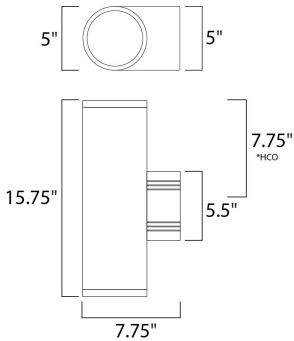

PRODUCT DESCRIPTION

Indirect exterior lighting not only provides illumination where you want but it also highlights the building structure for a beautiful architectural effect. Our collection of up and down lighting fixtures are available in both Architectural Bronze and Brushed Aluminum.

MEASUREMENTS

DIMENSION : 5" W x 15.75" H x 7.75" Ext
BACK PLATE : 5" W x 5.5" H x 7.75" HCO
HANGING WEIGHT : 8.25 lb

LAMPING

INPUT VOLTAGE : 120V
LUMENS : 1,050 Rated (458 Del.)
BULB : 2 x 15W LED PCB Integrated , 30W Total
BULB INCLUDED : (Integrated)
DIMMABLE : Triac CL
CRI : 80+ CRI
COLOR_TEMP : 3000K
LIGHTING_DIRECTION : Up/Down

FINISHES OPTION

- Architectural Bronze
- Brushed Aluminum

MATERIAL

Aluminum

RATINGS

cETLus
Wet Location
For Outdoor

ADDITIONAL

INSTALL UP/DOWN: All
OPERATING TEMPERATURE:
-20°C (-4°F), 40°C (104°F)

PHOTOMETRIC: Report Found Online

Always consult a qualified electrician before installing any lighting product.