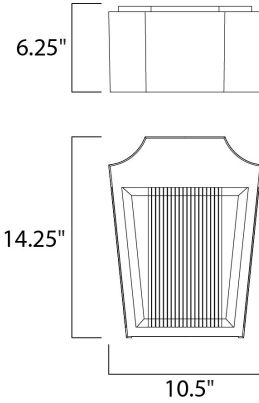

Lighting Your Life Since 1970

Product Specifications - 85634CLCRAR

Job Name:	Job Type:
Quantity:	Comments:

85634CLCRAR
Villa LED Outdoor Wall Lantern

Finish
Anthracite

Glass/Shade
Clear / Clear Ribbed

Product Category
Outdoor Wall Mount

Measurements

Width	10.50"
Height	14.25"
Length	N/A
Extension	6"
Back Plate Width	10.75"
Back Plate Height	14.50"
HCO	7.50"
Min Overall Height	0.00"
Max Overall Height	N/A
Hanging Weight	N/A
Height Adjustable	N/A
Slope	N/A
Chain Length	N/A
Wire Length	N/A
Canopy Width	N/A
Canopy Height	N/A
Canopy Length	N/A

Shipping

Carton Weight	14.30 lbs
Carton Width	17"
Carton Height	10"
Carton Length	21"
Carton Cubic Feet	2.03
Master Pack	1
Master Pack Weight	N/A
Master Pack Width	N/A
Master Pack Height	N/A
Master Pack Length	N/A
Master Cubic Feet	N/A
UPS Shippable	Yes