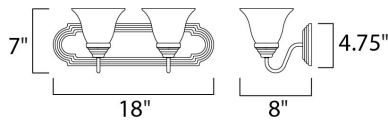

MEASUREMENTS

DIMENSION : 18" W x 7" H x 8" Ext
 BACK PLATE : 18" W x 4.75" H x 4.07" HCO
 HANGING WEIGHT : 3.88 lb

LAMPING

INPUT VOLTAGE : 120V
 BULB : 2 x 60W Incandescent E26 Medium , 120W Total
 BULB INCLUDED : (Not Included)
 DIMMABLE : Yes