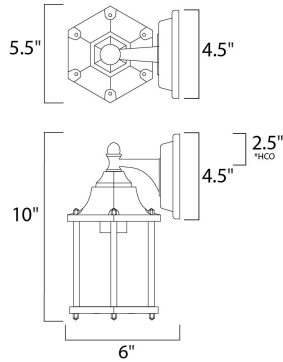

PRODUCT DESCRIPTION

MEASUREMENTS

DIMENSION : 5.5" W x 10." H x 6." Ext
BACK PLATE : 4.5" W x 4.5" H x 2.5" HCO
HANGING WEIGHT : 2.2 lb

LAMPING

INPUT VOLTAGE : 120V
LUMENS : 455 Rated
BULB : 1 x 9W (INCLUDED), 9W Total
CRI : 90+ CRI
COLOR_TEMP : 3000K

FINISHES OPTION

Black BK

GLASS

Frosted FT

MATERIAL

Die Cast Aluminum

RATINGS

cETL US
Wet Location
CA Title 24

ADDITIONAL

INSTALL UP/DOWN:
INCANDESCENT WATTS:
RATED LIFE 25000 Hours
OPERATING TEMPERATURE:
-20°C (-4°F), 40°C (104°F)

Always consult a qualified electrician before installing any lighting product.