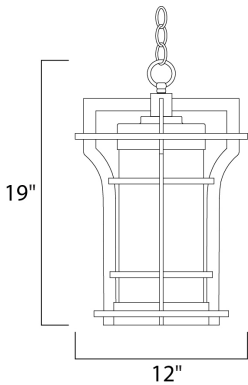

PRODUCT DESCRIPTION

MEASUREMENTS

DIMENSION : 12." L x 12." W x 19." H
 HANGING WEIGHT : 13.2 lb

LAMPING

INPUT VOLTAGE : 120V
 LUMENS : 900 Rated
 BULB : 1 x 12W (INCLUDED), 12W Total
 CRI : 90+ CRI
 COLOR_TEMP : 3000K

FINISHES OPTION

Black Oxide BO

GLASS

Water Glass WG

MATERIAL

Die Cast Aluminum

RATINGS

Damp Location
 CA Title 24