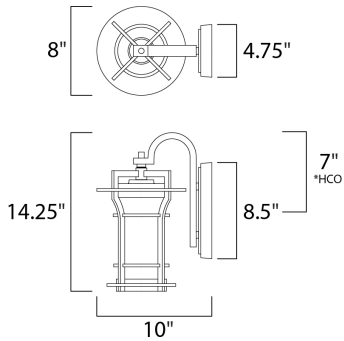

MEASUREMENTS

DIMENSION : 8." W x 14.25" H x 10." Ext
BACK PLATE : 4.75" W x 8.5" H x 7." HCO
HANGING WEIGHT : 6.6 lb

LAMPING

INPUT VOLTAGE : 120V
LUMENS : 800 Rated
BULB : 1 x 9W (INCLUDED), 9W Total
CRI : 90+ CRI
COLOR_TEMP : 3000K

FINISHES OPTION

Black Oxide BO

GLASS

Water Glass WG

MATERIAL

Die Cast Aluminum

RATINGS

Wet Location
CA Title 24

ADDITIONAL

INSTALL UP/DOWN:
INCANDESCENT WATTS:
RATED LIFE 25000 Hours
OPERATING TEMPERATURE:
-20°C (-4°F), 40°C (104°F)

Always consult a qualified electrician before installing any lighting product.