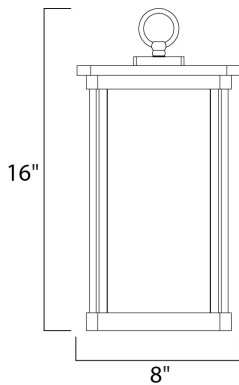

PRODUCT DESCRIPTION

MEASUREMENTS

DIMENSION : 8." L x 8." W x 16." H
HANGING WEIGHT : 8.14 lb

LAMPING

INPUT VOLTAGE : 120V
LUMENS : 1,100 Rated
BULB : 1 x 12W (INCLUDED), 12W Total
CRI : 90+ CRI
COLOR_TEMP : 3000K