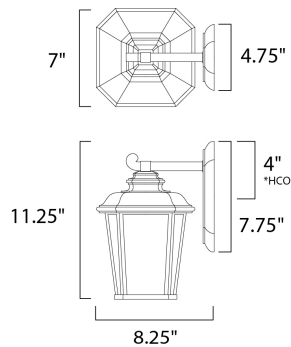

MEASUREMENTS

DIMENSION : 7." W x 11.25" H x 8.25" Ext
BACK PLATE : 4.75" W x 7.75" H x 4." HCO
HANGING WEIGHT : 3.32 lb

LAMPING

INPUT VOLTAGE : 120V
LUMENS : 800 Rated
BULB : 1 x 9W (INCLUDED), 9W Total
CRI : 90+ CRI
COLOR_TEMP : 3000K

FINISHES OPTION

Black Oxide BO

GLASS

Weathered Frost WF

MATERIAL

Die Cast Aluminum

RATINGS

Wet Location
CA Title 24

ADDITIONAL

INSTALL UP/DOWN:
INCANDESCENT WATTS:
RATED LIFE 25000 Hours
OPERATING TEMPERATURE:
-20°C (-4°F), 40°C (104°F)

Always consult a qualified electrician before installing any lighting product.