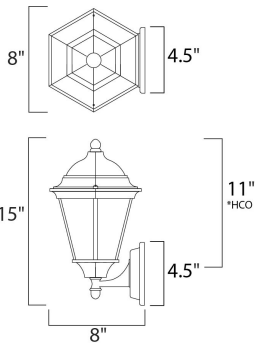

MEASUREMENTS

DIMENSION : 8." W x 15." H x 8." Ext
BACK PLATE : 4.5" W x 4.5" H x 11." HCO
HANGING WEIGHT : 2.2 lb

LAMPING

INPUT VOLTAGE : 120V
LUMENS : 455 Rated
BULB : 1 x 9W (INCLUDED), 9W Total
CRI : 90+ CRI
COLOR_TEMP : 3000K

Always consult a qualified electrician before installing any lighting product.