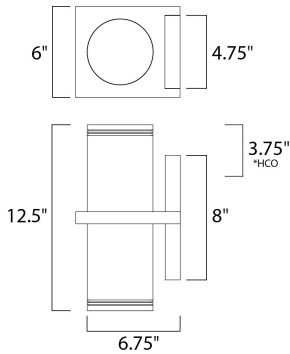

PRODUCT DESCRIPTION:

Indirect exterior lighting not only provides illumination where you want it but also highlights the building structure for a beautiful architectural effect. Our collection of up and down lighting fixtures are available in both Architectural Bronze and Brushed Aluminum. They are also available in both Incandescent and LED. The fixtures are sealed with screw lenses that are water tight and allows, for the use of standard light bulbs.

MEASUREMENTS:

<u>Width</u>	<u>Height</u>	<u>Extension</u>
6.00"	12.50"	6.75"
<u>HCO</u>		
3.86"		
<u>Hanging Weight</u>		
7.72 lb		

LAMPING:

2.00 of Bulbs
75W
75 TOTAL WATTAGE
DIMMABLE :
0 RATED LUMENS

FINISHES OPTION:

Brushed Aluminum AL

CERTIFICATION:

Wet Location

ADDITIONAL:

R30 MB (NOT INCLUDED)
LIGHTING DIRECTION: Up/Dn
INSTALL UP/DOWN: ALL
OPERATING TEMPERATURE:
-20°C (-4°F), 40°C (104°F)

Always consult a qualified electrician before installing any lighting product.