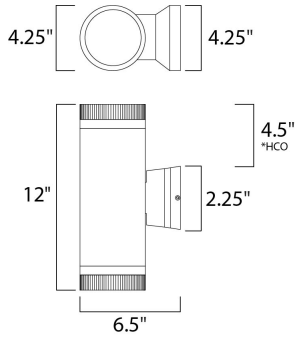

PRODUCT DESCRIPTION

Indirect exterior lighting not only provides illumination where you want it but also highlights the building structure for a beautiful architectural effect. Our collection of up and down lighting fixtures are available in both Architectural Bronze and Brushed Aluminum. They are also available in both Incandescent and LED. The fixtures are sealed with screw lenses that are water tight and allows, for the use of standard light bulbs.

MEASUREMENTS

DIMENSION : 4.25" W x 12" H x 6.5" Ext
BACK PLATE : 4.63" W x 4.63" H x 4.5" HCO
HANGING WEIGHT : 3.3 lb

LAMPING

INPUT VOLTAGE : 120V
BULB : 2 x 50W Incandescent E26 Medium , 100W Total
BULB INCLUDED : (Not Included)
DIMMABLE : Yes
LIGHTING_DIRECTION : Up/Down

FINISHES OPTION

- Architectural Bronze
- Brushed Aluminum

MATERIAL

Aluminum

RATINGS

cETLus
Wet Location

ADDITIONAL

INSTALL UP/DOWN: All
OPERATING TEMPERATURE:
-20°C (-4°F), 40°C (104°F)

Always consult a qualified electrician before installing any lighting product.