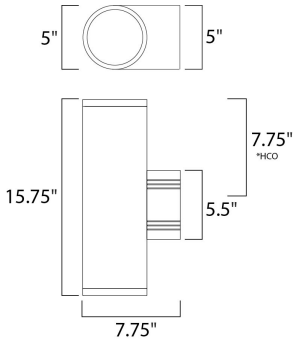

PRODUCT DESCRIPTION

Indirect exterior lighting not only provides illumination where you want it but also highlights the building structure for a beautiful architectural effect. Our collection of up and down lighting fixtures are available in both Architectural Bronze and Brushed Aluminum. They are also available in both Incandescent and LED. The fixtures are sealed with screw lenses that are water tight and allows, for the use of standard light bulbs.

MEASUREMENTS

DIMENSION : 5" W x 15.75" H x 7.75" Ext
BACK PLATE : 5" W x 5.5" H x 7.75" HCO
HANGING WEIGHT : 5.5 lb

LAMPING

INPUT VOLTAGE : 120V
BULB : 2 x 75W Incandescent E26 Medium , 150W Total
BULB INCLUDED : (Not Included)
DIMMABLE : Yes
LIGHTING_DIRECTION : Up/Down

FINISHES OPTION

- Architectural Bronze
- Brushed Aluminum

MATERIAL

Aluminum

RATINGS

cETLus
Wet Location

ADDITIONAL

INSTALL UP/DOWN: All
OPERATING TEMPERATURE:
-20°C (-4°F), 40°C (104°F)

Always consult a qualified electrician before installing any lighting product.