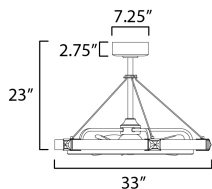

MEASUREMENTS

DIMENSION : 33" L x 33" W x 23" H
 CANOPY : 7.25" W x 2.75" H x 7.25" L
 HANGING WEIGHT : 36.3759 lb

LAMPING

INPUT VOLTAGE : 120V
 BULB : 1 x 30W LED PCB Intergrated , 30W Total
 BULB INCLUDED : (Integrated)
 DIMMABLE : Remote Control or Wifi
 CRI : 90 CRI
 COLOR_TEMP : Tunable WhiteK
 LIGHTING_DIRECTION : Down