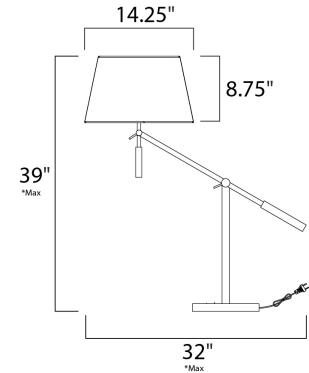

Product Specifications - 60148WAPC

Job Name:	Job Type:
Quantity:	Comments:

60148WAPC
Hotel LED 1-Light Table Lamp

Finish
Polished Chrome

Glass/Shade

Product Category
Table Lamp

Lamping

Number of Bulbs	1
Light Type	LED
Bulb Type	LED
Max Bulb Wattage	16
Max Fixture Wattage	16
Rated Life	
Rated Lumens	±1,120
Color Temp	3000K
Bulb(s)	Included
Light Up/Down	N/A
Beam Spread	N/A
CRI	90+
Photo Cell Included	N/A
Ballast/Driver/Transformer	No
Dimmable	CL/ELV Dimmer

Measurements

Width	14.25"
Height	28.00"
Length	32.00"
Extension	N/A
Back Plate Width	8.60"
Back Plate Height	N/A
HCO	N/A
Min Overall Height	28.00"
Max Overall Height	39.00"
Hanging Weight	14.55 lbs
Height Adjustable	Yes
Slope	N/A
Chain Length	N/A
Wire Length	71"
Canopy Width	N/A
Canopy Height	N/A
Canopy Length	N/A

Shipping

Carton Weight	20.95 lbs
Carton Width	13"
Carton Height	13"
Carton Length	25"
Carton Cubic Feet	2.60
Master Pack	1
Master Pack Weight	N/A
Master Pack Width	N/A
Master Pack Height	N/A
Master Pack Length	N/A
Master Cubic Feet	N/A
UPS Shippable	Yes