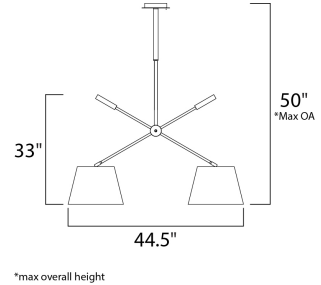

Product Specifications - 60144WAPC

Job Name:	Job Type:
Quantity:	Comments:

60144WAPC
Hotel LED 2-Light Pendant

Finish
Polished Chrome

Glass/Shade

Product Category
Single Pendant

Lamping

Number of Bulbs	1
Light Type	LED
Bulb Type	MB
Max Bulb Wattage	32
Max Fixture Wattage	32
Rated Life	
Rated Lumens	±2,240
Color Temp	3000k
Bulb(s)	Included
Light Up/Down	N/A
Beam Spread	N/A
CRI	90+
Photo Cell Included	N/A
Ballast/Driver/Transformer	No
Dimmable	CL/ELV Dimmer

Measurements

Width	13.75"
Height	33.00"
Length	44.50"
Extension	N/A
Back Plate Width	N/A
Back Plate Height	N/A
HCO	N/A
Min Overall Height	33.00"
Max Overall Height	50.00"
Hanging Weight	8.82 lbs
Height Adjustable	Yes
Slope	N/A
Chain Length	N/A
Wire Length	N/A
Canopy Width	N/A
Canopy Height	N/A
Canopy Length	N/A

Shipping

Carton Weight	11.25 lbs
Carton Width	8"
Carton Height	8"
Carton Length	40"
Carton Cubic Feet	1.59
Master Pack	1
Master Pack Weight	N/A
Master Pack Width	N/A
Master Pack Height	N/A
Master Pack Length	N/A
Master Cubic Feet	N/A
UPS Shippable	Yes