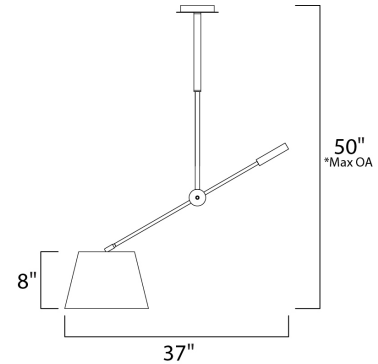

Product Specifications - 60143WAPC

Job Name:	Job Type:
Quantity:	Comments:

60143WAPC
Hotel LED 1-Light Pendant

Finish
Polished Chrome

Glass/Shade

*max overall height
Product Category
Single Pendant

Lamping

Number of Bulbs	1
Light Type	LED
Bulb Type	MB
Max Bulb Wattage	16
Max Fixture Wattage	16
Rated Life	
Rated Lumens	±1,120
Color Temp	3000K
Bulb(s)	Included
Light Up/Down	N/A
Beam Spread	N/A
CRI	90+
Photo Cell Included	N/A
Ballast/Driver/Transformer	No
Dimmable	CL/ELV Dimmer

Measurements

Width	11.75"
Height	33.00"
Length	37.00"
Extension	N/A
Back Plate Width	N/A
Back Plate Height	N/A
HCO	N/A
Min Overall Height	33.00"
Max Overall Height	50.00"
Hanging Weight	5.51 lbs
Height Adjustable	Yes
Slope	N/A
Chain Length	N/A
Wire Length	N/A
Canopy Width	N/A
Canopy Height	N/A
Canopy Length	N/A

Shipping

Carton Weight	8.37 lbs
Carton Width	8"
Carton Height	8"
Carton Length	40"
Carton Cubic Feet	1.59
Master Pack	1
Master Pack Weight	N/A
Master Pack Width	N/A
Master Pack Height	N/A
Master Pack Length	N/A
Master Cubic Feet	N/A
UPS Shippable	Yes