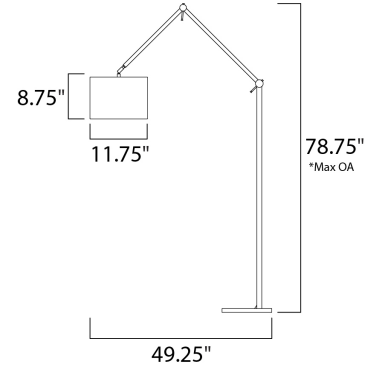

60139WAPC Hotel LED 1-Light Floor Lamp

Finish
Polished Chrome

Glass/Shade

Product Category
Floor Lamp

Lamping

Number of Bulbs	1
Light Type	LED
Bulb Type	LED
Max Bulb Wattage	16
Max Fixture Wattage	16
Rated Life	
Rated Lumens	±1,120
Color Temp	3000K
Bulb(s)	Included
Light Up/Down	N/A
Beam Spread	N/A
CRI	90+
Photo Cell Included	N/A
Ballast/Driver/Transformer	No
Dimmable	CL/ELV Dimmer

Measurements

Width	11.75"
Height	48.00"
Length	49.25"
Extension	N/A
Back Plate Width	N/A
Back Plate Height	N/A
HCO	N/A
Min Overall Height	0.00"
Max Overall Height	78.75"
Hanging Weight	31.75 lbs
Height Adjustable	Yes
Slope	N/A
Chain Length	N/A
Wire Length	N/A
Canopy Width	N/A
Canopy Height	N/A
Canopy Length	N/A

Shipping

Carton Weight	41.01 lbs
Carton Width	13"
Carton Height	7"
Carton Length	52"
Carton Cubic Feet	2.90
Master Pack	1
Master Pack Weight	N/A
Master Pack Width	N/A
Master Pack Height	N/A
Master Pack Length	N/A
Master Cubic Feet	N/A
UPS Shippable	Yes

Certification

Safety Rating	Dry
Energy Star	No
CA Title 24	No
CA Title 20	No
ADA	No
Dark Sky	N/A

Other

UPC Code	783209129139
Shades Included	N/A
Crystals Included	N/A
Diffuser Included	N/A
Conversion Kit	N/A
Material	Steel + Fabric Shade

Equivalents

Incandescent Watts	N/A
Fluorescent Watts	N/A

Maxim Lighting International and all designs, logos and images © 2016 Maxim Lighting International. All Rights Reserved. Maxim Lighting International reserves the right, at any time, to make changes in the design and/or construction of the product including the discontinuation of product without prior notice. Color may vary from what is pictured above due to limitations inherent to photographic processes.

Always consult a qualified, licensed electrician before installation of any product weighing 35 pounds or more. We recommend that a qualified, licensed electrician do the installation. Always install to a mechanically sound structure.