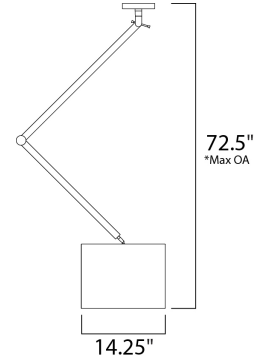

Product Specifications - 60136WAPC

Job Name:	Job Type:
Quantity:	Comments:

60136WAPC
Hotel LED 1-Light Pendant

Finish
Polished Chrome

Glass/Shade

Product Category
Single Pendant

Lamping

Number of Bulbs	1
Light Type	LED
Bulb Type	MB
Max Bulb Wattage	16
Max Fixture Wattage	16
Rated Life	
Rated Lumens	±1,120
Color Temp	3000k
Bulb(s)	Included
Light Up/Down	N/A
Beam Spread	N/A
CRI	90+
Photo Cell Included	N/A
Ballast/Driver/Transformer	No
Dimmable	CL/ELV Dimmer

Measurements

Width	14.25"
Height	35.50"
Length	36.00"
Extension	N/A
Back Plate Width	N/A
Back Plate Height	N/A
HCO	N/A
Min Overall Height	35.50"
Max Overall Height	72.50"
Hanging Weight	7.28 lbs
Height Adjustable	Yes
Slope	N/A
Chain Length	N/A
Wire Length	N/A
Canopy Width	N/A
Canopy Height	N/A
Canopy Length	N/A

Shipping

Carton Weight	11.46 lbs
Carton Width	9"
Carton Height	6"
Carton Length	38"
Carton Cubic Feet	1.19
Master Pack	1
Master Pack Weight	N/A
Master Pack Width	N/A
Master Pack Height	N/A
Master Pack Length	N/A
Master Cubic Feet	N/A
UPS Shippable	Yes