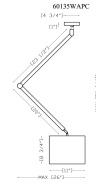

Finish
Polished Chrome

Glass/Shade

Product Category
Single Pendant

Lamping

Number of Bulbs	1
Light Type	LED
Bulb Type	MB
Max Bulb Wattage	16
Max Fixture Wattage	16
Rated Life	
Rated Lumens	±1,120
Color Temp	3000K
Bulb(s)	Included
Light Up/Down	N/A
Beam Spread	N/A
CRI	90+
Photo Cell Included	N/A
Ballast/Driver/Transformer	No
Dimmable	CL/ELV Dimmer

Measurements

Width	11.00"
Height	24.50"
Length	26.00"
Extension	N/A
Back Plate Width	N/A
Back Plate Height	N/A
HCO	N/A
Min Overall Height	24.50"
Max Overall Height	56.25"
Hanging Weight	4.85 lbs
Height Adjustable	Yes
Slope	N/A
Chain Length	N/A
Wire Length	N/A
Canopy Width	N/A
Canopy Height	N/A
Canopy Length	N/A

Shipping

Carton Weight	7.49 lbs
Carton Width	8"
Carton Height	6"
Carton Length	30"
Carton Cubic Feet	0.81
Master Pack	1
Master Pack Weight	N/A
Master Pack Width	N/A
Master Pack Height	N/A
Master Pack Length	N/A
Master Cubic Feet	N/A
UPS Shippable	Yes

Certification

Safety Rating	Dry
Energy Star	No
CA Title 24	No
CA Title 20	No
ADA	No
Dark Sky	N/A

Other

UPC Code	783209129108
Shades Included	N/A
Crystals Included	N/A
Diffuser Included	N/A
Conversion Kit	N/A
Material	Steel+Fabric Shade

Equivalents

Incandescent Watts	N/A
Fluorescent Watts	N/A

Maxim Lighting International and all designs, logos and images © 2016 Maxim Lighting International. All Rights Reserved. Maxim Lighting International reserves the right, at any time, to make changes in the design and/or construction of the product including the discontinuation of product without prior notice. Color may vary from what is pictured above due to limitations inherent to photographic processes.

Always consult a qualified, licensed electrician before installation of any product weighing 35 pounds or more. We recommend that a qualified, licensed electrician do the installation. Always install to a mechanically sound structure.