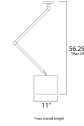

Finish
Polished Chrome

Glass/Shade

Product Category
Single Pendant

Lamping

Number of Bulbs	1
Light Type	LED
Bulb Type	MB
Max Bulb Wattage	16
Max Fixture Wattage	16
Rated Life	
Rated Lumens	±1,120
Color Temp	3000K
Bulb(s)	Included
Light Up/Down	N/A
Beam Spread	N/A
CRI	90+
Photo Cell Included	N/A
Ballast/Driver/Transformer	No
Dimmable	CL/ELV Dimmer

Measurements

Width	11.00"
Height	24.50"
Length	26.00"
Extension	N/A
Back Plate Width	N/A
Back Plate Height	N/A
HCO	N/A
Min Overall Height	24.50"
Max Overall Height	56.25"
Hanging Weight	4.85 lbs
Height Adjustable	Yes
Slope	N/A
Chain Length	N/A
Wire Length	N/A
Canopy Width	N/A
Canopy Height	N/A
Canopy Length	N/A

Shipping

Carton Weight	7.49 lbs
Carton Width	8"
Carton Height	6"
Carton Length	30"
Carton Cubic Feet	0.81
Master Pack	1
Master Pack Weight	N/A
Master Pack Width	N/A
Master Pack Height	N/A
Master Pack Length	N/A
Master Cubic Feet	N/A
UPS Shippable	Yes

Certification

Safety Rating	Dry
Energy Star	No
CA Title 24	No
CA Title 20	No
ADA	No
Dark Sky	N/A

Other

UPC Code	783209129108
Shades Included	N/A
Crystals Included	N/A
Diffuser Included	N/A
Conversion Kit	N/A
Material	Steel+Fabric Shade

Equivalents

Incandescent Watts	N/A
Fluorescent Watts	N/A

Maxim Lighting International and all designs, logos and images © 2016 Maxim Lighting International. All Rights Reserved. Maxim Lighting International reserves the right, at any time, to make changes in the design and/or construction of the product including the discontinuation of product without prior notice. Color may vary from what is pictured above due to limitations inherent to photographic processes.

Always consult a qualified, licensed electrician before installation of any product weighing 35 pounds or more. We recommend that a qualified, licensed electrician do the installation. Always install to a mechanically sound structure.