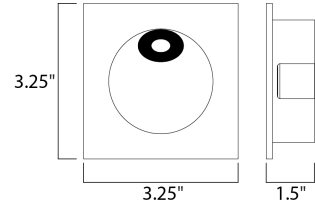

## Product Specifications - 58004BZ

Job Name:	Job Type:
Quantity:	Comments:

**58004BZ**  
Path LED Step Light

**Finish**  
Bronze

**Glass/Shade**

**Product Category**  
Outdoor Wall Mount

**Lamping**

Number of Bulbs	1
Light Type	LED
Bulb Type	PCB
Max Bulb Wattage	2
Max Fixture Wattage	2
Rated Life	±35,000 Hours
Rated Lumens	±180
Color Temp	±3,000 K
Bulb(s)	Included
Light Up/Down	N/A
Beam Spread	N/A
CRI	80+
Photo Cell Included	N/A
Ballast/Driver/Transformer	No
Dimmable	Yes

**Measurements**

Width	3.25"
Height	3.25"
Length	N/A
Extension	2"
Back Plate Width	N/A
Back Plate Height	N/A
HCO	N/A
Min Overall Height	0.00"
Max Overall Height	N/A
Hanging Weight	0.44 lbs
Height Adjustable	No
Slope	N/A
Chain Length	N/A
Wire Length	N/A
Canopy Width	N/A
Canopy Height	N/A
Canopy Length	N/A

**Shipping**

Carton Weight	0.66 lbs
Carton Width	5"
Carton Height	3"
Carton Length	5"
Carton Cubic Feet	0.04
Master Pack	24
Master Pack Weight	18.04 lbs
Master Pack Width	15.79"
Master Pack Height	12.71"
Master Pack Length	10.66"
Master Cubic Feet	1.24
UPS Shippable	Yes