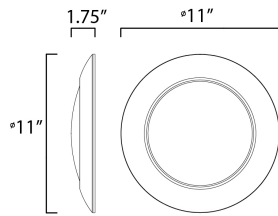

PRODUCT DESCRIPTION

This very compact LED flush mount easily installs on any 3.25" octagan box and gives the look of a recessed trim. Constructed of Die Cast Aluminum, the Diverse luminaire is dimmable and also approved for wet locations so it can be used in virtually any ceiling application, including showers.

MEASUREMENTS

DIMENSION : 11" L x 11" W x 1.75" H
 HANGING WEIGHT : 1.24 lb

LAMPING

INPUT VOLTAGE : 120V
 LUMENS : 1,800 Rated (1,400 Del.)
 BULB : 1 x 20W LED PCB Integrated , 20W Total
 BULB INCLUDED : (Integrated)
 DIMMABLE : Triac or ELV
 CRI : 90 CRI
 COLOR_TEMP : 2700K