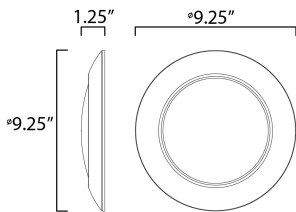

**PRODUCT DESCRIPTION**

This very compact LED flush mount easily installs on any 3.25" octagan box and gives the look of a recessed trim. Constructed of Die Cast Aluminum, the Diverse luminaire is dimmable and also approved for wet locations so it can be used in virtually any ceiling application, including showers.

**MEASUREMENTS**

DIMENSION : 9.25" L x 9.25" W x 1.25" H  
 HANGING WEIGHT : 0.9 lb

**LAMPING**

INPUT VOLTAGE : 120V  
 LUMENS : 1,620 Rated (1,260 Del.)  
 BULB : 1 x 18W LED PCB Integrated , 18W Total  
 BULB INCLUDED : (Integrated)  
 DIMMABLE : Triac or ELV  
 CRI : 90 CRI  
 COLOR\_TEMP : 2700K