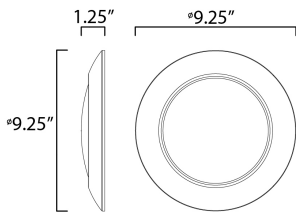

PRODUCT DESCRIPTION

This very compact LED flush mount easily installs on any 3.25" octagan box and gives the look of a recessed trim. Constructed of Die Cast Aluminum, the Diverse luminaire is dimmable and also approved for wet locations so it can be used in virtually any ceiling application, including showers.

MEASUREMENTS

DIMENSION : 9.25" L x 9.25" W x 1.25" H
 HANGING WEIGHT : 0.9 lb

LAMPING

INPUT VOLTAGE : 120V
 LUMENS : 1,620 Rated (1,260 Del.)
 BULB : 1 x 18W LED PCB Integrated , 18W Total
 BULB INCLUDED : (Integrated)
 DIMMABLE : Triac or ELV
 CRI : 90 CRI
 COLOR_TEMP : 2700K