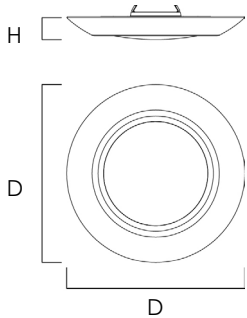

DIVERSE LED 7.5" | CONCAVED LENS | SURFACE MOUNT

57651 / 57652 / 57654

- Slim design makes it a great substitute for recessed lighting
- Fully dimmable with CL Triac Dimmers
- High powered LEDs create a brighter shine
- Approved for use in closets and storage spaces
- Reduces energy consumption and operating costs by up to 80% over incandescent downlights
- Easy to install: fits all standard 3" or 4" J-box
- Suitable for wet locations
- Innovative design runs cooler to maximize energy efficiency
- High-powered LED output creates brighter shine
- Energy Star Certified, CRI 90+
- ETL/ cETL IP65

Job Name : _____
 Job Type : _____
 Quantity : _____
 Comments : _____

Flush Mount
with a concaved lens

PRODUCT DESCRIPTION

The Diverse LED Flush Mount is constructed of die-cast aluminum and is fully sealed for use in ceiling and wet location installations. This innovative design reduces operating costs by up to 80% over incandescent downlights.

MEASUREMENTS

DIMENSIONS : 7.5"D x 0.75"H
 HANGING WEIGHT : 0.54 lb

LAMPING

MODEL	BULB TYPE	CRI	RATED	LUMENS DEL	COL TEMP.	DIMMABLE	INPUT
* 57651	(1) 12.5W LED (Integrated)	90+	1100	900	2700K	Triac Dimmer	120V
57652	(1) 12.5W LED (Integrated)	90+	1100	950	3000K	Triac Dimmer	120V
* 57654	(1) 12.5W LED (Integrated)	90+	1100	990	4000K	Triac Dimmer	120V