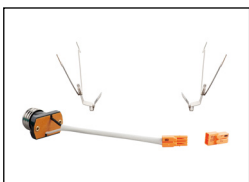

ACCESSORIES (Sold Separately):

RFK57652
Retrofit Conversion Kit