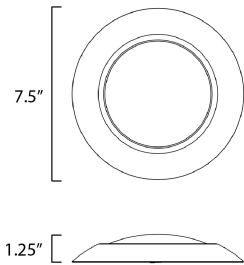

PRODUCT DESCRIPTION

This very compact LED flush mount directly installs on any 4" junction box and gives the look of a recessed trim. Constructed of Die Cast Aluminum, the Diverse luminaire is dimmable and approved for wet or damp locations so it can be used in virtually any ceiling application, including showers.

MEASUREMENTS

DIMENSION : 7.5" L x 7.5" W x 1.25" H
 HANGING WEIGHT : 0.4 lb

LAMPING

INPUT VOLTAGE : 120V
 LUMENS : 1,200 Rated (975 Del.)
 BULB : 1 x 13.5W LED PCB Integrated , 14W Total
 BULB INCLUDED : (Integrated)
 DIMMABLE : ELV or Triac CL
 CRI : 90 CRI
 COLOR_TEMP : 3000K