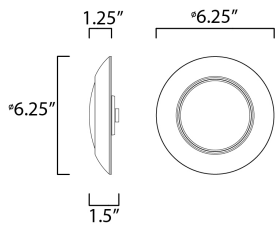

PRODUCT DESCRIPTION

This very compact LED flush mount easily installs on any 3.25" octagan box and gives the look of a recessed trim. Constructed of Die Cast Aluminum, the Diverse luminaire is dimmable and also approved for wet locations so it can be used in virtually any ceiling application, including showers.

MEASUREMENTS

DIMENSION : 6.25" L x 6.25" W x 1.25" H
 HANGING WEIGHT : 0.26 lb

LAMPING

INPUT VOLTAGE : 120V
 LUMENS : 1,080 Rated (850 Del.)
 BULB : 1 x 12W LED PCB Integrated , 12W Total
 BULB INCLUDED : (Integrated)
 DIMMABLE : Triac or ELV
 CRI : 90 CRI
 COLOR_TEMP : 4000K