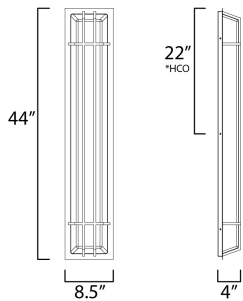

PRODUCT DESCRIPTION

This commercial grade outdoor sconce features a trapezoidal White acrylic lens on an aluminum frame finished in Bronze. A four-position switch, located on the back, allows you to select the color temperature from 2700K to 5000K to meet a wide range of specified color temps.

FINISHES OPTION

GLASS

White WT

MATERIAL

Steel, Acrylic

RATINGS

cETLus
Wet Location
For OutdoorADA

ADDITIONAL

INSTALL UP/DOWN: Up/Down
RATED LIFE 50000 Hours
OPERATING TEMPERATURE:
-20°C (-4°F), 40°C (104°F)

MEASUREMENTS

DIMENSION : 8" W x 44" H x 4" Ext
BACK PLATE : 7.5" W x 43" H x 22" HCO
HANGING WEIGHT : 12.52 lb

LAMPING

INPUT VOLTAGE : 120-277V
LUMENS : 4,370 Rated (2,180 Del.)
BULB : 1 x 45W LED PCB Integrated , 45W Total
BULB INCLUDED : (Integrated)
DIMMABLE : ELV or Triac
CRI : 80 CRI
COLOR_TEMP : 27/30/40/50K
LIGHTING_DIRECTION : Omni

Always consult a qualified electrician before installing any lighting product.

WESTERN DISTRIBUTION CENTER (HEADQUARTER)
253 NORTH VINELAND AVE | CITY OF INDUSTRY, CA 91746
EASTERN DISTRIBUTION CENTER
4200 SHIRLEY DR. | ATLANTA, GA 30336
P. 626.956.4200 | F. 626.956.4225 | maximlighting.com