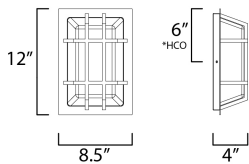

PRODUCT DESCRIPTION

This commercial grade outdoor sconce features a trapezoidal White acrylic lens on an aluminum frame finished in Bronze. A four-position switch, located on the back, allows you to select the color temperature from 2700K to 5000K to meet a wide range of specified color temps.