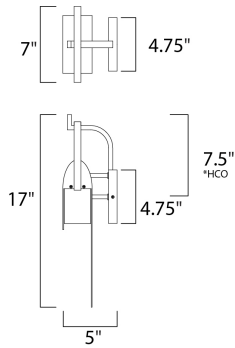

LAMPING

INPUT VOLTAGE : 120V
LUMENS : 1,120 Rated (980 Del.)
BULB : 1 x 14W LED (INTEGRATED), 14W Total
DIMMABLE : Dimmable
CRI : 90+ CRI
COLOR_TEMP : 3000K
LIGHTING_DIRECTION : Down