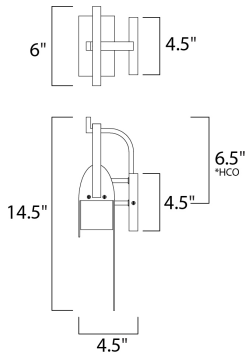

PRODUCT DESCRIPTION

A panel of aluminum is bent forward at the top and cradled by a bracket. A beautiful textured Rustic Forged finish is used in keeping with the pastoral design elements. Cleverly concealed inside the arch is a LED light source which sheds ample light to the surface below without forward glare.

MEASUREMENTS

DIMENSION : 6." W x 14.5" H x 4.5" Ext
BACK PLATE : 4.5" W x 4.5" H x 6.5" HCO
HANGING WEIGHT : 1. lb

LAMPING

INPUT VOLTAGE : 120V
LUMENS : 720 Rated (560 Del.)
BULB : 1 x 8W LED (INTEGRATED), 8W Total
DIMMABLE : Dimmable
CRI : 90+ CRI
COLOR_TEMP : 3000K
LIGHTING_DIRECTION : Down

FINISHES OPTION

Rustic Forge RF

MATERIAL

Aluminum

RATINGS

Wet Location
CA Title 24
Dimmable
LED

ADDITIONAL

INSTALL UP/DOWN: Down
RATED LIFE 35000 Hours
OPERATING TEMPERATURE:
-20°C (-4°F), 40°C (104°F)

Always consult a qualified electrician before installing any lighting product.