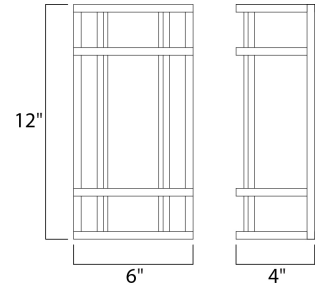

Product Specifications - 55571WTBZ

Job Name:	Job Type:
Quantity:	Comments:

55571WTBZ
Moon Ray LED Wall Sconce

Finish
Bronze

Glass/Shade
White

Product Category
Outdoor Wall Mount

Lamping

Number of Bulbs	
Light Type	LED
Bulb Type	LED
Max Bulb Wattage	
Max Fixture Wattage	15
Rated Life	
Rated Lumens	±700
Color Temp	±3,000 K
Bulb(s)	Not Included
Light Up/Down	N/A
Beam Spread	N/A
CRI	80+
Photo Cell Included	N/A
Ballast/Driver/Transformer	No
Dimmable	No

Measurements

Width	6.00"
Height	12.00"
Length	N/A
Extension	4"
Back Plate Width	5.25"
Back Plate Height	11.00"
HCO	5.00"
Min Overall Height	0.00"
Max Overall Height	N/A
Hanging Weight	3.30 lbs
Height Adjustable	N/A
Slope	N/A
Chain Length	N/A
Wire Length	N/A
Canopy Width	N/A
Canopy Height	N/A
Canopy Length	N/A

Shipping

Carton Weight	3.83 lbs
Carton Width	4"
Carton Height	13"
Carton Length	7"
Carton Cubic Feet	0.21
Master Pack	8
Master Pack Weight	30.65 lbs
Master Pack Width	18.50"
Master Pack Height	13.58"
Master Pack Length	13.78"
Master Cubic Feet	2.00
UPS Shippable	Yes