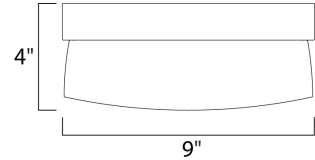

Product Specifications - 55562SWSS

Job Name:	Job Type:
Quantity:	Comments:

55562SWSS
Flux LED Flush Mount

Finish
Satin Silver

Glass/Shade
Satin White

Product Category
Flush Mount

Lamping

Number of Bulbs	1
Light Type	LED
Bulb Type	PCB
Max Bulb Wattage	20
Max Fixture Wattage	20
Rated Life	
Rated Lumens	±1,100
Color Temp	3000K
Bulb(s)	Not Included
Light Up/Down	N/A
Beam Spread	N/A
CRI	90+
Photo Cell Included	N/A
Ballast/Driver/Transformer	No
Dimmable	Yes

Measurements

Width	9.00"
Height	4.00"
Length	9.00"
Extension	N/A
Back Plate Width	9.00"
Back Plate Height	1.25"
HCO	N/A
Min Overall Height	0.00"
Max Overall Height	N/A
Hanging Weight	2.30 lbs
Height Adjustable	N/A
Slope	N/A
Chain Length	N/A
Wire Length	N/A
Canopy Width	N/A
Canopy Height	N/A
Canopy Length	N/A

Shipping

Carton Weight	3.58 lbs
Carton Width	10"
Carton Height	7"
Carton Length	10"
Carton Cubic Feet	0.42
Master Pack	6
Master Pack Weight	21.50 lbs
Master Pack Width	21.85"
Master Pack Height	22.05"
Master Pack Length	11.02"
Master Cubic Feet	3.07
UPS Shippable	Yes