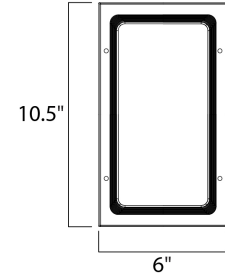

## Product Specifications - 55550CLBK

Job Name:	Job Type:
Quantity:	Comments:

**55550CLBK**  
Wall Pak LED Wall Sconce

**Finish**  
Black

**Glass/Shade**  
Clear

**Product Category**  
Wall Sconce

**Lamping**

Number of Bulbs	
Light Type	LED
Bulb Type	LED
Max Bulb Wattage	15
Max Fixture Wattage	15
Rated Life	
Rated Lumens	±900
Color Temp	±3,000 K
Bulb(s)	Not Included
Light Up/Down	N/A
Beam Spread	N/A
CRI	80+
Photo Cell Included	N/A
Ballast/Driver/Transformer	No
Dimmable	N/A

**Measurements**

Width	6.00"
Height	10.50"
Length	N/A
Extension	4"
Back Plate Width	5.75"
Back Plate Height	10.25"
HCO	5.00"
Min Overall Height	0.00"
Max Overall Height	N/A
Hanging Weight	1.37 lbs
Height Adjustable	N/A
Slope	N/A
Chain Length	N/A
Wire Length	N/A
Canopy Width	N/A
Canopy Height	N/A
Canopy Length	N/A

**Shipping**

Carton Weight	2.47 lbs
Carton Width	5"
Carton Height	12"
Carton Length	7"
Carton Cubic Feet	0.26
Master Pack	6
Master Pack Weight	14.82 lbs
Master Pack Width	17.13"
Master Pack Height	12.80"
Master Pack Length	15.55"
Master Cubic Feet	1.97
UPS Shippable	Yes