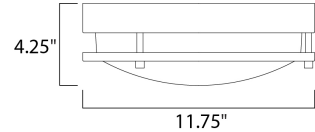

Product Specifications - 55546WTSN

Job Name:	Job Type:
Quantity:	Comments:

55546WTSN
Linear LED Flush Mount

Finish
Satin Nickel

Glass/Shade
White

Product Category
Flush Mount

Lamping

Number of Bulbs	1
Light Type	LED
Bulb Type	PCB
Max Bulb Wattage	15
Max Fixture Wattage	15
Rated Life	
Rated Lumens	±1,050
Color Temp	±3,000 K
Bulb(s)	Included
Light Up/Down	N/A
Beam Spread	N/A
CRI	90+
Photo Cell Included	N/A
Ballast/Driver/Transformer	No
Dimmable	N/A

Measurements

Width	11.75"
Height	4.25"
Length	11.75"
Extension	N/A
Back Plate Width	N/A
Back Plate Height	N/A
HCO	N/A
Min Overall Height	0.00"
Max Overall Height	N/A
Hanging Weight	3.32 lbs
Height Adjustable	N/A
Slope	N/A
Chain Length	N/A
Wire Length	N/A
Canopy Width	N/A
Canopy Height	N/A
Canopy Length	N/A

Shipping

Carton Weight	4.96 lbs
Carton Width	13"
Carton Height	5"
Carton Length	13"
Carton Cubic Feet	0.53
Master Pack	6
Master Pack Weight	29.77 lbs
Master Pack Width	27.17"
Master Pack Height	17.72"
Master Pack Length	13.78"
Master Cubic Feet	3.84
UPS Shippable	Yes