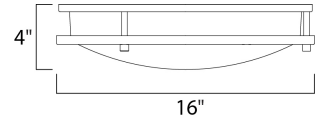

Product Specifications - 55544WTSN

Job Name:	Job Type:
Quantity:	Comments:

55544WTSN
Linear LED Flush Mount

Finish
Satin Nickel

Glass/Shade
White

Product Category
Flush Mount

Lamping

Number of Bulbs	1
Light Type	LED
Bulb Type	PCB
Max Bulb Wattage	23
Max Fixture Wattage	23
Rated Life	±40,000 Hours
Rated Lumens	±1,450
Color Temp	±3,000 K
Bulb(s)	Included
Light Up/Down	N/A
Beam Spread	N/A
CRI	90+
Photo Cell Included	N/A
Ballast/Driver/Transformer	No
Dimmable	N/A

Measurements

Width	16.00"
Height	4.00"
Length	16.00"
Extension	N/A
Back Plate Width	N/A
Back Plate Height	N/A
HCO	N/A
Min Overall Height	0.00"
Max Overall Height	N/A
Hanging Weight	3.26 lbs
Height Adjustable	N/A
Slope	N/A
Chain Length	N/A
Wire Length	N/A
Canopy Width	N/A
Canopy Height	N/A
Canopy Length	N/A

Shipping

Carton Weight	5.36 lbs
Carton Width	4"
Carton Height	17"
Carton Length	17"
Carton Cubic Feet	0.75
Master Pack	6
Master Pack Weight	32.15 lbs
Master Pack Width	27.36"
Master Pack Height	18.31"
Master Pack Length	17.91"
Master Cubic Feet	5.19
UPS Shippable	Yes