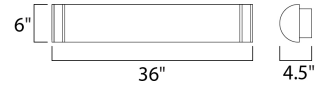

Product Specifications - 55535WTSN

Job Name:	Job Type:
Quantity:	Comments:

55535WTSN
Linear LED Bath Vanity

Finish

Satin Nickel

Glass/Shade

White

Product Category

Measurements

Width	36.00"
Height	6.00"
Length	N/A
Extension	5"
Back Plate Width	36.25"
Back Plate Height	4.25"
HCO	1.25"
Min Overall Height	0.00"
Max Overall Height	N/A
Hanging Weight	6.36 lbs
Height Adjustable	N/A
Slope	N/A
Chain Length	N/A
Wire Length	N/A
Canopy Width	N/A
Canopy Height	N/A
Canopy Length	N/A

Shipping

Carton Weight	8.58 lbs
Carton Width	6"
Carton Height	39"
Carton Length	7"
Carton Cubic Feet	0.82
Master Pack	6
Master Pack Weight	51.49 lbs
Master Pack Width	14.37"
Master Pack Height	39.57"
Master Pack Length	17.72"
Master Cubic Feet	5.83
UPS Shippable	Yes