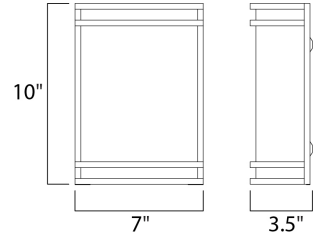

Product Specifications - 55532WTSN

Job Name:	Job Type:
Quantity:	Comments:

55532WTSN
Linear LED Wall Sconce

Finish
Satin Nickel

Glass/Shade
White

Product Category
Wall Sconce

Lamping

Number of Bulbs	1
Light Type	LED
Bulb Type	PCB
Max Bulb Wattage	15
Max Fixture Wattage	15
Rated Life	
Rated Lumens	±950
Color Temp	3000K
Bulb(s)	Included
Light Up/Down	N/A
Beam Spread	N/A
CRI	90+
Photo Cell Included	N/A
Ballast/Driver/Transformer	No
Dimmable	N/A

Measurements

Width	7.00"
Height	10.00"
Length	N/A
Extension	4"
Back Plate Width	4.25"
Back Plate Height	9.75"
HCO	N/A
Min Overall Height	0.00"
Max Overall Height	N/A
Hanging Weight	1.87 lbs
Height Adjustable	N/A
Slope	N/A
Chain Length	N/A
Wire Length	N/A
Canopy Width	N/A
Canopy Height	N/A
Canopy Length	N/A

Shipping

Carton Weight	2.61 lbs
Carton Width	5"
Carton Height	12"
Carton Length	9"
Carton Cubic Feet	0.32
Master Pack	6
Master Pack Weight	15.66 lbs
Master Pack Width	19.49"
Master Pack Height	12.99"
Master Pack Length	15.94"
Master Cubic Feet	2.34
UPS Shippable	Yes