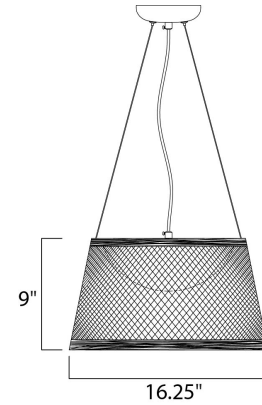

Lighting Your Life Since 1970

Product Specifications - 54372WT

Job Name:	Job Type:
Quantity:	Comments:

54372WT
Bahama 1-Light Pendant

Finish
White

Glass/Shade

Product Category
Single Pendant

Lamping

Number of Bulbs	1
Light Type	LED
Bulb Type	PCB Board
Max Bulb Wattage	8
Max Fixture Wattage	8
Rated Life	
Rated Lumens	±560
Color Temp	±3,000 K
Bulb(s)	Included
Light Up/Down	N/A
Beam Spread	N/A
CRI	80
Photo Cell Included	N/A
Ballast/Driver/Transformer	Yes
Dimmable	Standard/Lutron® CL or Leviton® LED Recommended

Measurements

Width	16.25"
Height	9.00"
Length	N/A
Extension	N/A
Back Plate Width	N/A
Back Plate Height	N/A
HCO	N/A
Min Overall Height	0.00"
Max Overall Height	130.00"
Hanging Weight	4.25 lbs
Height Adjustable	N/A
Slope	N/A
Chain Length	N/A
Wire Length	N/A
Canopy Width	N/A
Canopy Height	N/A
Canopy Length	N/A