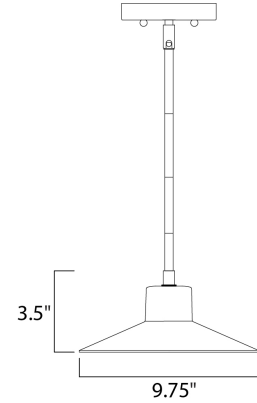

Product Specifications - 54367FTABZ

Job Name:	Job Type:
Quantity:	Comments:

54367FTABZ
Civic LED 1-Light Outdoor Wall
Pendant

Finish
Architectural Bronze

Glass/Shade
Frosted

Product Category
Outdoor Hanging Lantern

Lamping

Number of Bulbs	1
Light Type	LED
Bulb Type	LED
Max Bulb Wattage	11
Max Fixture Wattage	11
Rated Life	
Rated Lumens	±900
Color Temp	±3,000 K
Bulb(s)	Included
Light Up/Down	N/A
Beam Spread	N/A
CRI	85+
Photo Cell Included	N/A
Ballast/Driver/Transformer	No
Dimmable	N/A

Measurements

Width	9.75"
Height	3.50"
Length	N/A
Extension	N/A
Back Plate Width	N/A
Back Plate Height	N/A
HCO	N/A
Min Overall Height	0.00"
Max Overall Height	48.75"
Hanging Weight	4.24 lbs
Height Adjustable	N/A
Slope	120°
Chain Length	N/A
Wire Length	N/A
Canopy Width	N/A
Canopy Height	N/A
Canopy Length	N/A