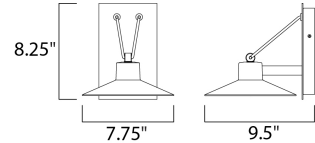

Finish

Architectural Bronze

Glass/Shade

Frosted

Product Category

Outdoor Wall Mount

Lamping

Number of Bulbs	1
Light Type	LED
Bulb Type	LED
Max Bulb Wattage	6
Max Fixture Wattage	6
Rated Life	
Rated Lumens	±726
Color Temp	3000K
Bulb(s)	Included
Light Up/Down	N/A
Beam Spread	N/A
CRI	85+
Photo Cell Included	N/A
Ballast/Driver/Transformer	No
Dimmable	Yes

Measurements

Width	7.75"
Height	8.25"
Length	N/A
Extension	10"
Back Plate Width	4.25"
Back Plate Height	7.25"
HCO	2.75"
Min Overall Height	0.00"
Max Overall Height	N/A
Hanging Weight	2.70 lbs
Height Adjustable	N/A
Slope	N/A
Chain Length	N/A
Wire Length	N/A
Canopy Width	N/A
Canopy Height	N/A
Canopy Length	N/A

Shipping

Carton Weight	3.36 lbs
Carton Width	11"
Carton Height	11"
Carton Length	12"
Carton Cubic Feet	0.78
Master Pack	1
Master Pack Weight	N/A
Master Pack Width	N/A
Master Pack Height	N/A
Master Pack Length	N/A
Master Cubic Feet	N/A
UPS Shippable	Yes

Certification

Safety Rating	Wet
Energy Star	No
CA Title 24	Yes
CA Title 20	No
ADA	No
Dark Sky	Yes

Other

UPC Code	783209134010
Shades Included	N/A
Crystals Included	N/A
Diffuser Included	N/A
Conversion Kit	N/A
Material	Metal+Glass

Equivalents

Incandescent Watts	N/A
Fluorescent Watts	N/A

Maxim Lighting International and all designs, logos and images © 2016 Maxim Lighting International. All Rights Reserved. Maxim Lighting International reserves the right, at any time, to make changes in the design and/or construction of the product including the discontinuation of product without prior notice. Color may vary from what is pictured above due to limitations inherent to photographic processes.

Always consult a qualified, licensed electrician before installation of any product weighing 35 pounds or more. We recommend that a qualified, licensed electrician do the installation. Always install to a mechanically sound structure.