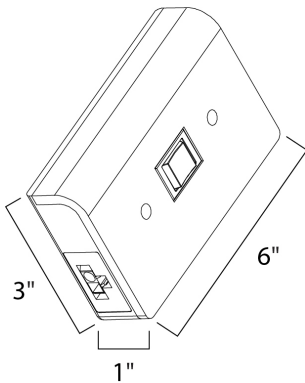

**PRODUCT DESCRIPTION**

The versatile MX-LD-AC LED disc features two piece aluminum construction that allowing for surface mounting all recessed. They are designed for daisy chain installation of up to 20 discs on one power supply. Fully dimmable with ELV and Triac dimmers. This combination of versatility, safety, energy efficiency and dimmability make the MX-LD-AC LED discs the smart choice for disc lighting.

**MEASUREMENTS**

DIMENSION : 4" L x 2.5" W x 1" H  
 HANGING WEIGHT : 0.26 lb

**LAMPING**

INPUT VOLTAGE : V  
 BULB :

**FINISHES OPTION**

-  Black (BK)
-  White (WT)

**RATINGS**

cETLus  
 N/A Location