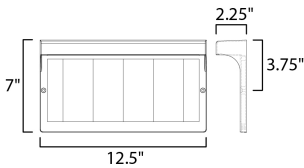

MEASUREMENTS

DIMENSION : 12.5" L 7" H x 2.25" Ext
 BACK PLATE : 3.75" HCO
 HANGING WEIGHT : 1.21 lb

LAMPING

INPUT VOLTAGE : 9-16V
 LUMENS : 160 Rated (70 Del.)
 BULB : 1 x 6W LED AC Integrated , 6W Total
 BULB INCLUDED : (Integrated)
 DIMMABLE :
 CRI : 80 CRI
 COLOR_TEMP : 3000K
 LIGHTING_DIRECTION : Down