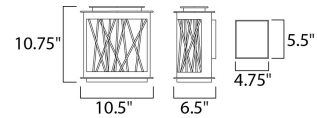

Lighting Your Life Since 1970

Product Specifications - 53495CLTEPC

Job Name:	Job Type:
Quantity:	Comments:

53495CLTEPC
Bedazzle LED Outdoor Wall Lantern

Finish

Texture Ebony / Polished Chrome

Glass/Shade

Clear

Product Category

Outdoor Wall Mount

Lamping

Number of Bulbs	2
Light Type	LED
Bulb Type	PCB
Max Bulb Wattage	4.5
Max Fixture Wattage	9
Rated Life	
Rated Lumens	±630
Color Temp	±3,000 K
Bulb(s)	Included
Light Up/Down	N/A
Beam Spread	N/A
CRI	80+
Photo Cell Included	N/A
Ballast/Driver/Transformer	No
Dimmable	No

Measurements

Width	10.50"
Height	10.75"
Length	N/A
Extension	7"
Back Plate Width	4.75"
Back Plate Height	5.50"
HCO	5.00"
Min Overall Height	0.00"
Max Overall Height	N/A
Hanging Weight	8.71 lbs
Height Adjustable	No
Slope	N/A
Chain Length	N/A
Wire Length	N/A
Canopy Width	N/A
Canopy Height	N/A
Canopy Length	N/A

Shipping

Carton Weight	10.32 lbs
Carton Width	14"
Carton Height	9"
Carton Length	14"
Carton Cubic Feet	1.05
Master Pack	1
Master Pack Weight	N/A
Master Pack Width	N/A
Master Pack Height	N/A
Master Pack Length	N/A
Master Cubic Feet	N/A
UPS Shippable	Yes