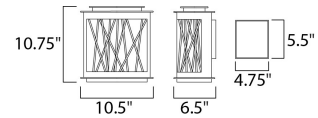

Lighting Your Life Since 1970

Product Specifications - 53495CLGBZFG

Job Name:	Job Type:
Quantity:	Comments:

53495CLGBZFG
Bedazzle LED Outdoor Wall Lantern

Finish

Galaxy Bronze / French Gold

Glass/Shade

Clear

Product Category

Outdoor Wall Mount

Lamping

Number of Bulbs	2
Light Type	LED
Bulb Type	PCB
Max Bulb Wattage	4.5
Max Fixture Wattage	9
Rated Life	
Rated Lumens	±630
Color Temp	±3,000 K
Bulb(s)	Included
Light Up/Down	N/A
Beam Spread	N/A
CRI	80+
Photo Cell Included	N/A
Ballast/Driver/Transformer	No
Dimmable	No

Measurements

Width	10.50"
Height	10.75"
Length	N/A
Extension	7"
Back Plate Width	4.75"
Back Plate Height	5.50"
HCO	5.00"
Min Overall Height	0.00"
Max Overall Height	N/A
Hanging Weight	8.71 lbs
Height Adjustable	No
Slope	N/A
Chain Length	N/A
Wire Length	N/A
Canopy Width	N/A
Canopy Height	N/A
Canopy Length	N/A

Shipping

Carton Weight	10.32 lbs
Carton Width	14"
Carton Height	9"
Carton Length	14"
Carton Cubic Feet	1.05
Master Pack	1
Master Pack Weight	N/A
Master Pack Width	N/A
Master Pack Height	N/A
Master Pack Length	N/A
Master Cubic Feet	N/A
UPS Shippable	Yes